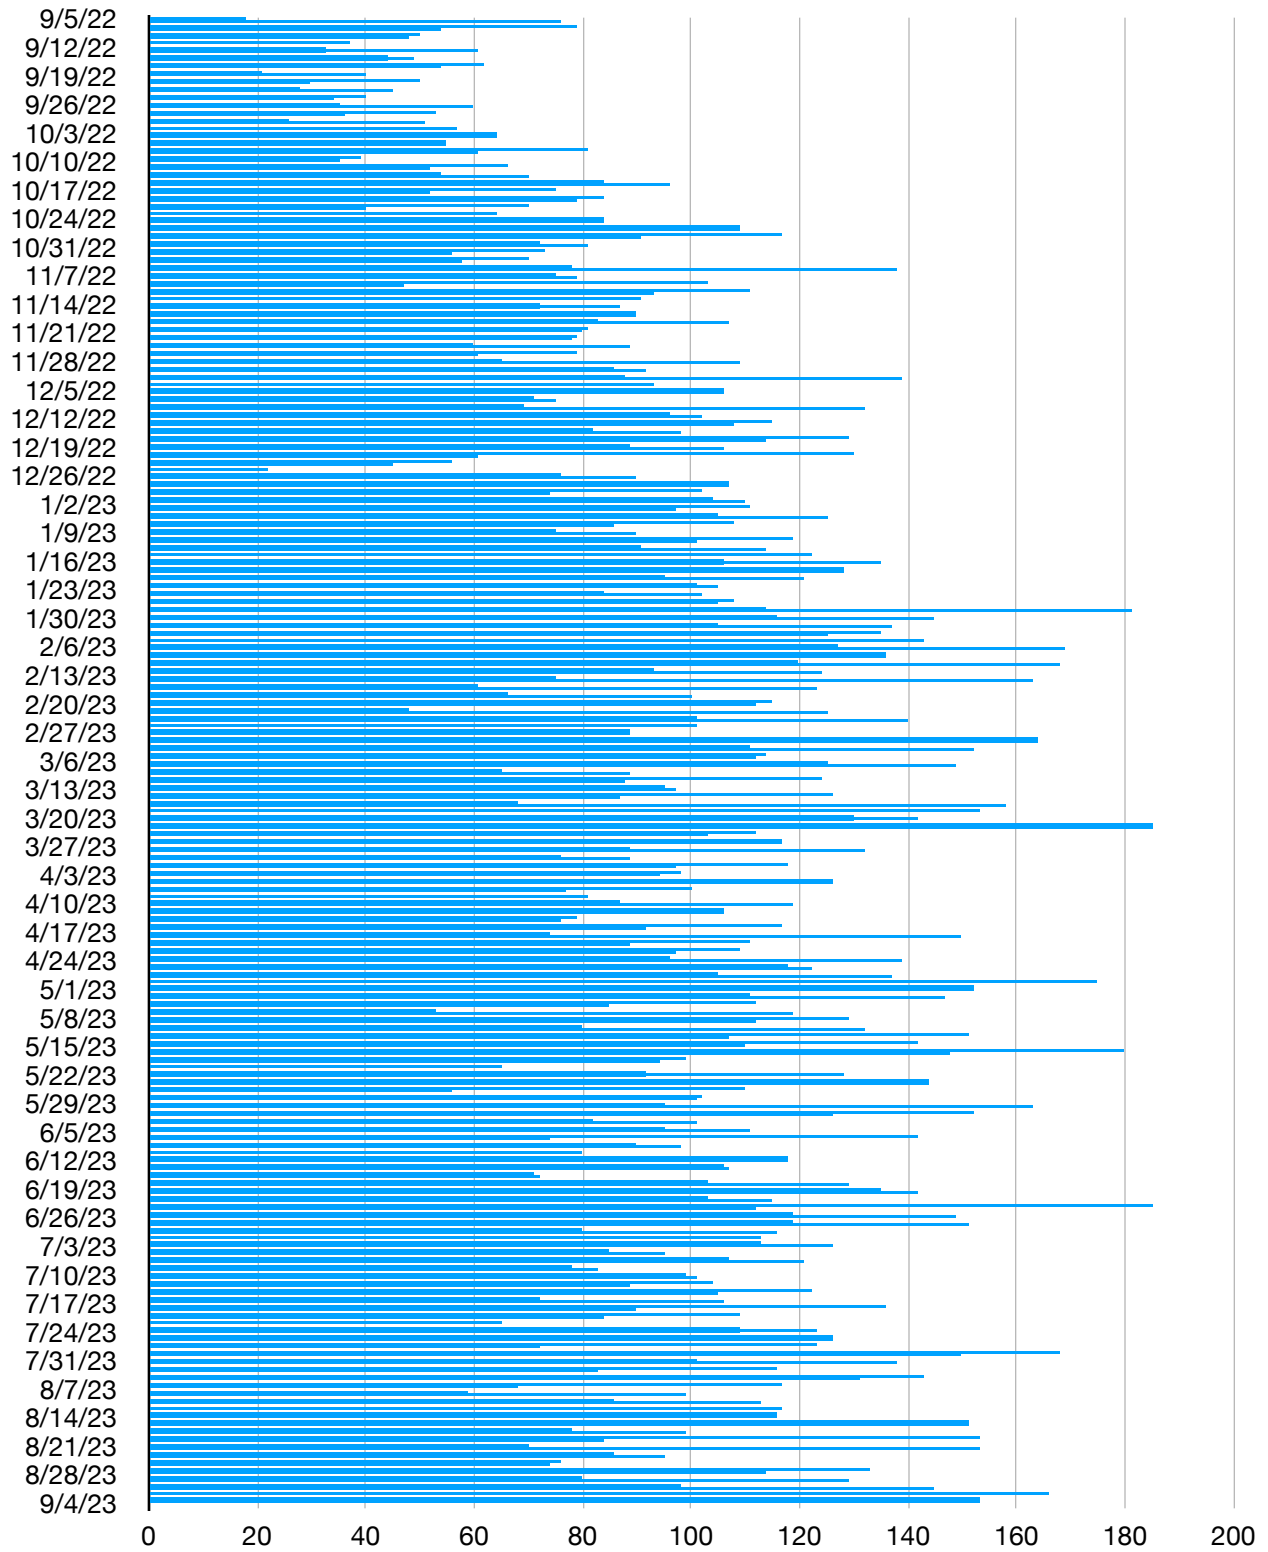

User Entries Per Day (Norwich/MV Doors Only)

Daily Min = 11, Max = 185, Average = 98