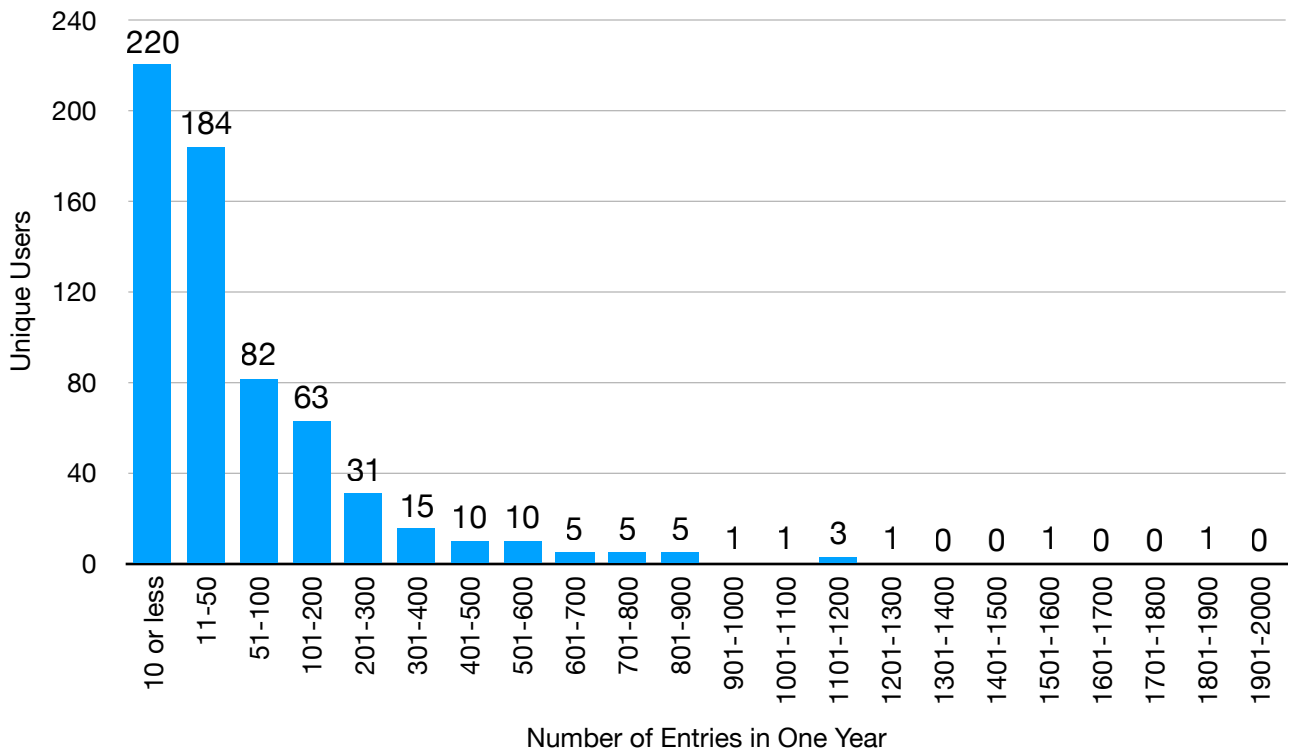

# **Milwaukee Makerspace Membership Activity & Tool Use Report**

**September 5, 2022 to  
September 5, 2023**

User Entries By Month (Tools & Doors, Both Buildings)

User Entries By Month (Doors Only, Norwich/MV)

User Entries By Month (Doors Only, Lenox)

User Entries By Hour (Tools & Doors, Both Buildings)

Frequency of Unique User Entries in One Year

User Entries By Day of Week (Doors Only, Lenox)

User Entries By Day of Week (Doors Only, Norwich/MV)

Average Frequency of User Entries Over One Year  
(Tools & Doors, Both Buildings)