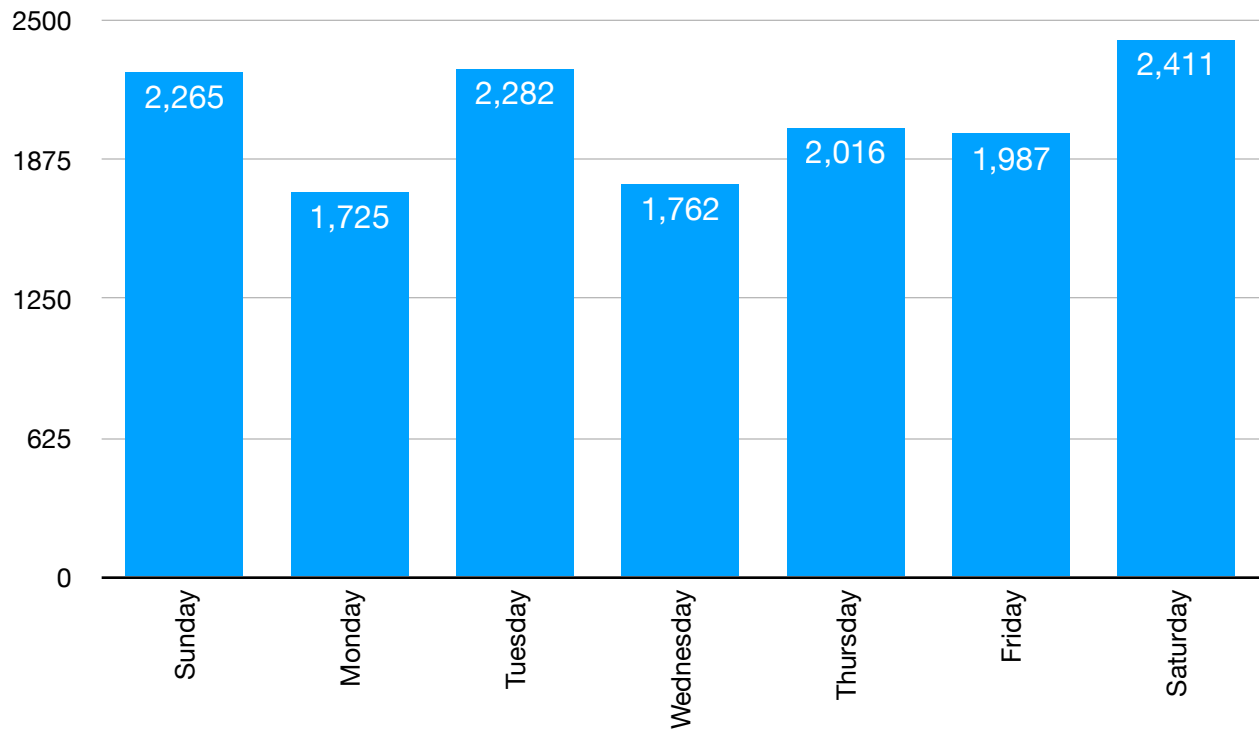

# **Milwaukee Makerspace Membership Activity & Tool Use Report**

**September 5, 2022 to  
September 5, 2023**

User Entries By Month (Tools & Doors, Both Buildings)

User Entries By Month (Doors Only, Norwich/MV)

User Entries By Month (Doors Only, Lenox)

User Entries By Hour (Tools & Doors, Both Buildings)

Frequency of Unique User Entries in One Year

User Entries By Day of Week (Doors Only, Lenox)

User Entries By Day of Week (Doors Only, Norwich/MV)

Average Frequency of User Entries Over One Year  
(Tools & Doors, Both Buildings)

### User Entries Per Day (Tools & Doors, Both Buildings)

Daily Min = 20, Max = 302, Average = 173