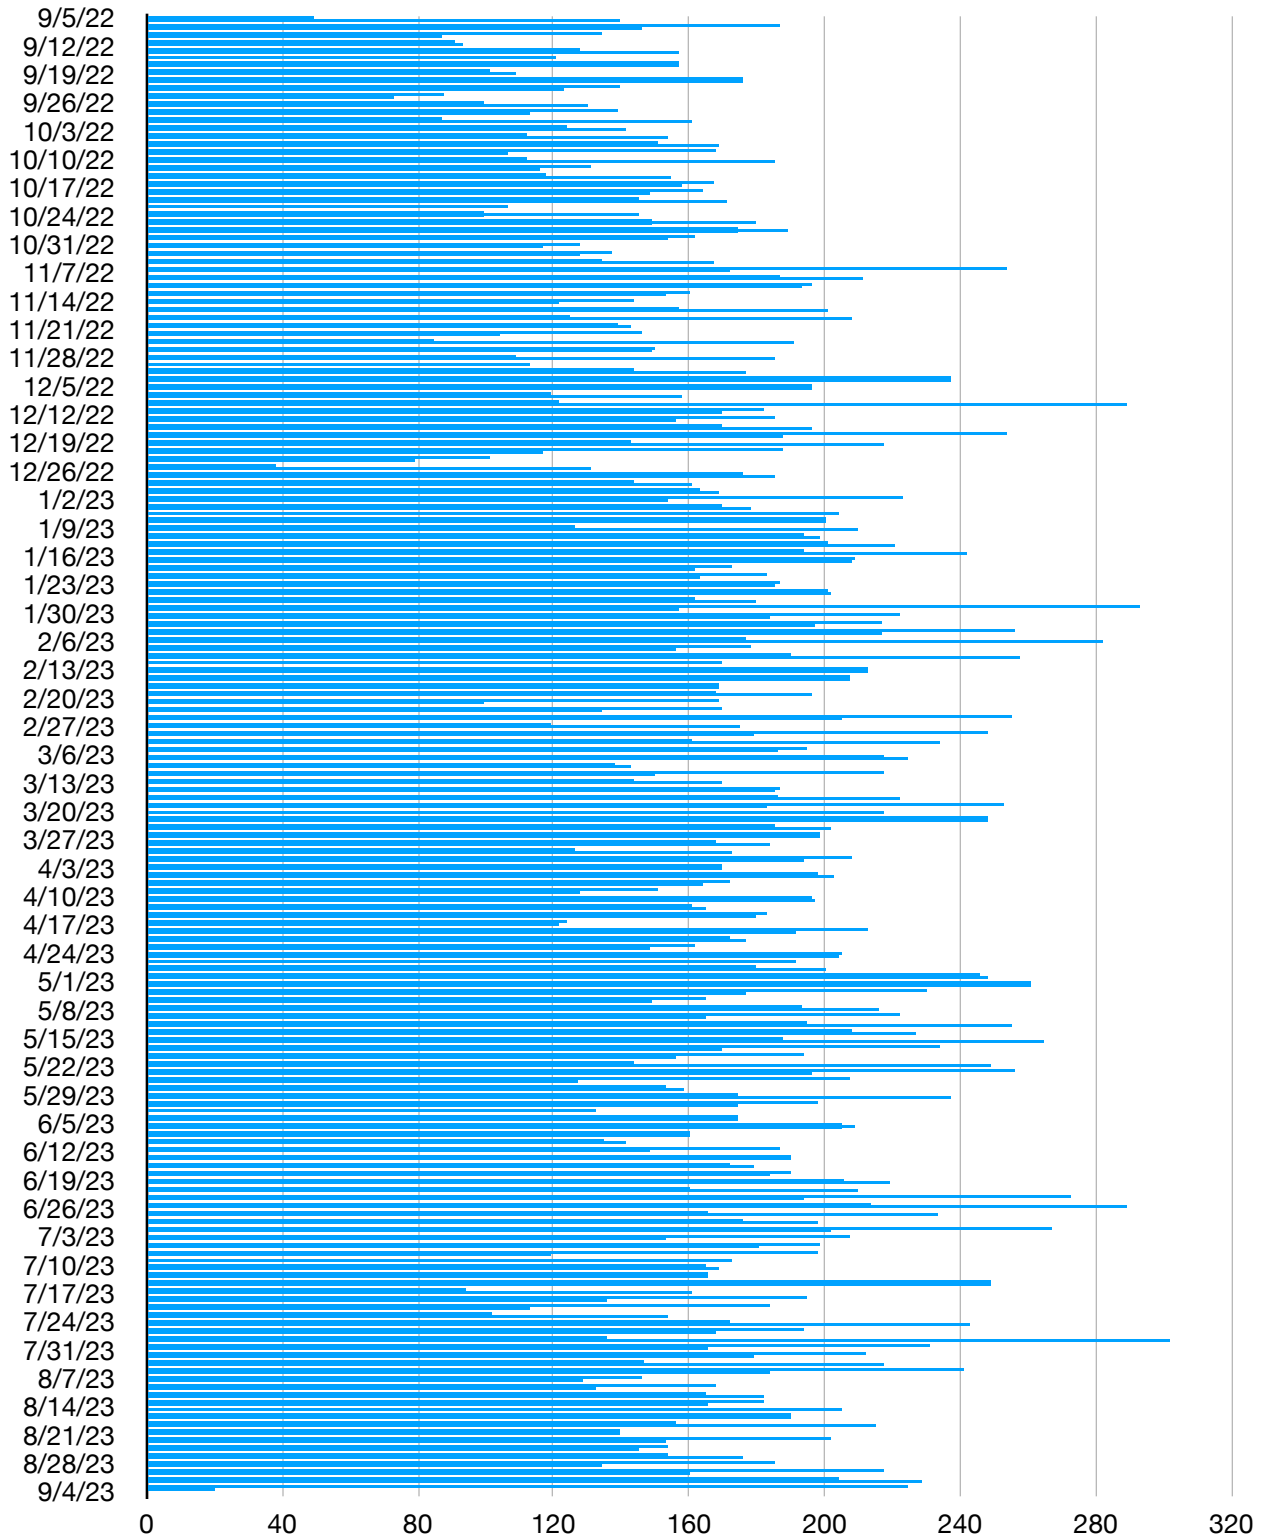

User Entries Per Day (Tools & Doors, Both Buildings)

Daily Min = 20, Max = 302, Average = 173