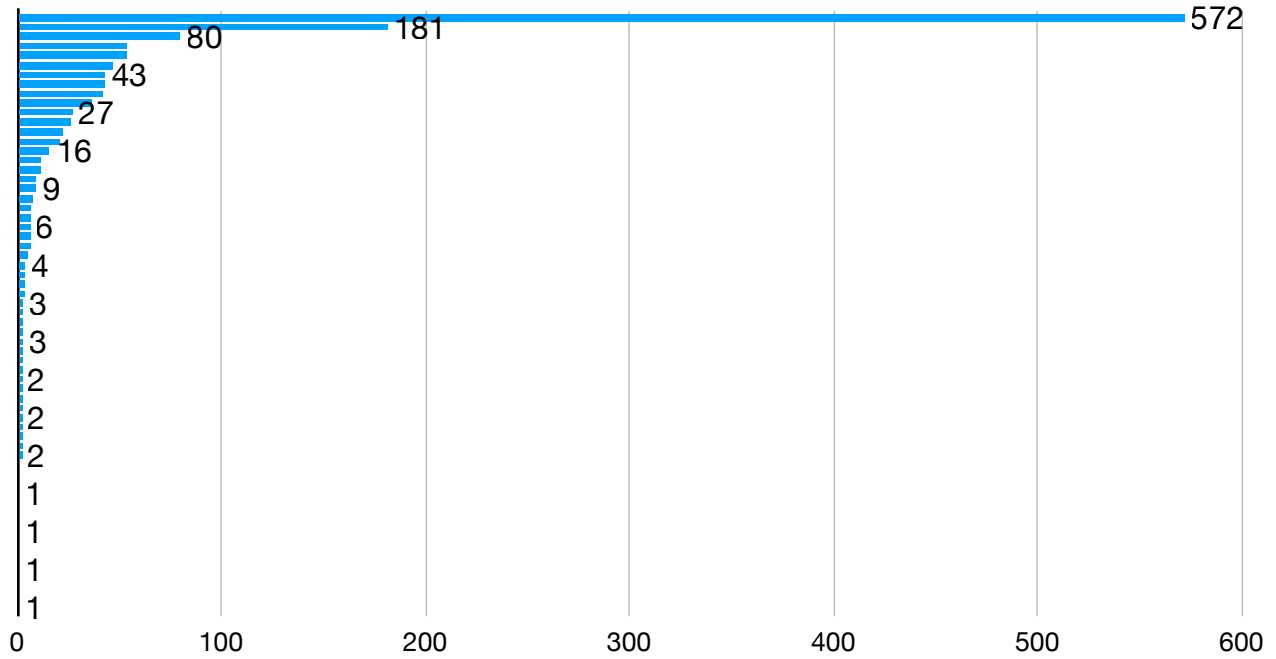

30 Watt Laser Cutter Use By User

2 out of 63 users are responsible for 50% of all entries