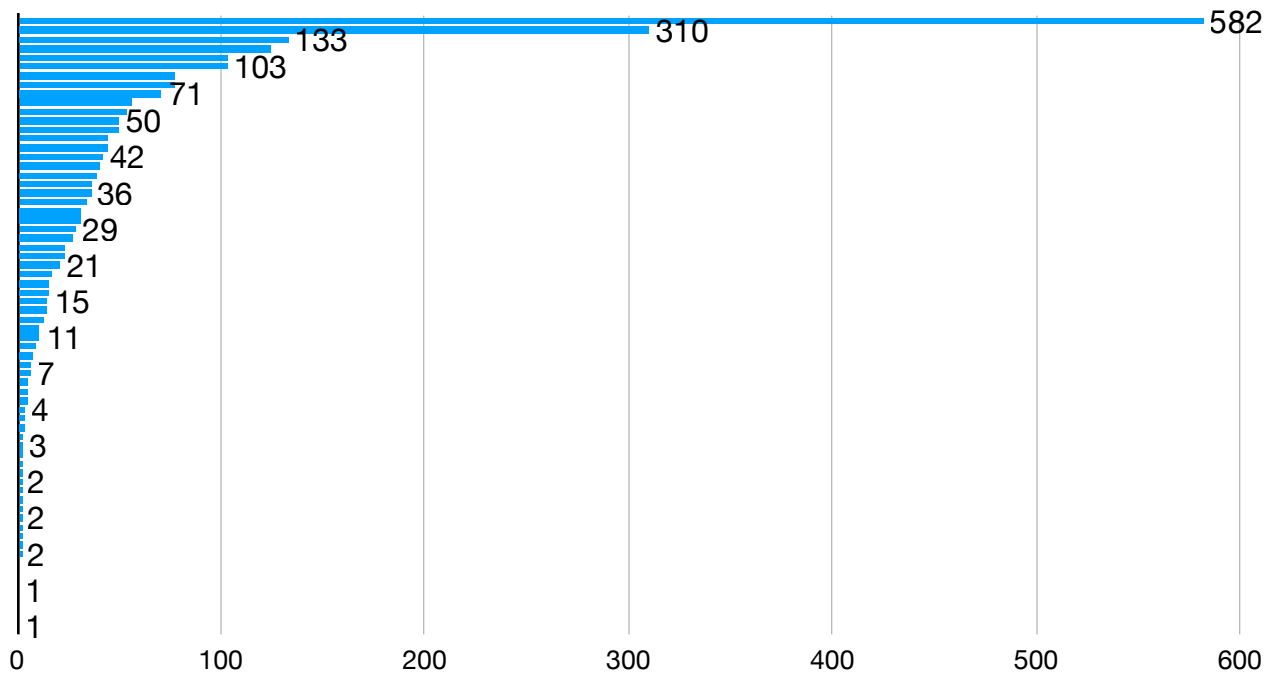

100 Watt Laser Cutter Use By User

5 out of 68 users are responsible for 50% of all entries