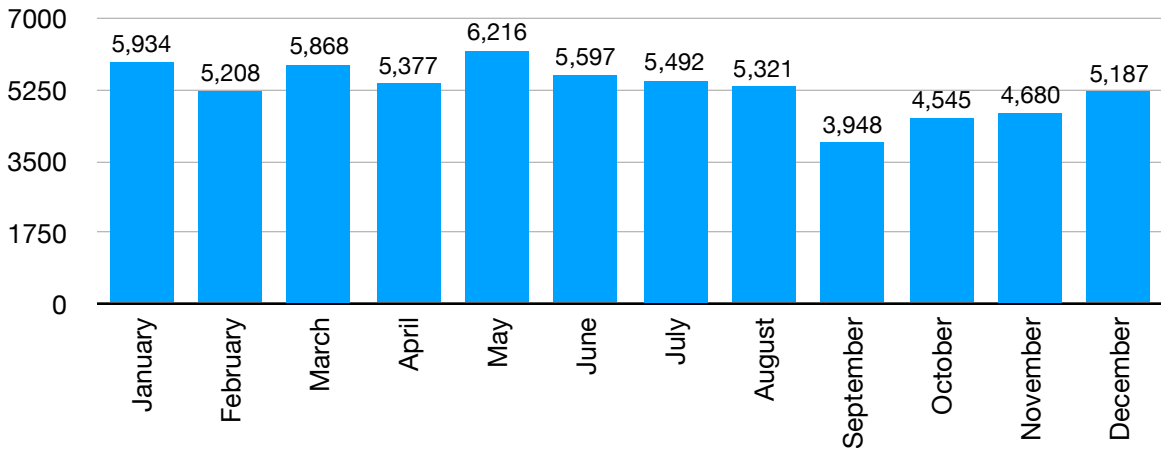

# **Milwaukee Makerspace Membership Activity & Tool Use Report**

**September 5, 2022 to  
September 5, 2023**

User Entries By Month (Tools & Doors, Both Buildings)

User Entries By Month (Doors Only, Norwich/MV)

User Entries By Month (Doors Only, Lenox)

User Entries By Hour (Tools & Doors, Both Buildings)

Frequency of Unique User Entries in One Year

User Entries By Day of Week (Doors Only, Lenox)

User Entries By Day of Week (Doors Only, Norwich/MV)

Average Frequency of User Entries Over One Year  
(Tools & Doors, Both Buildings)

### User Entries Per Day (Tools & Doors, Both Buildings)

Daily Min = 20, Max = 302, Average = 173