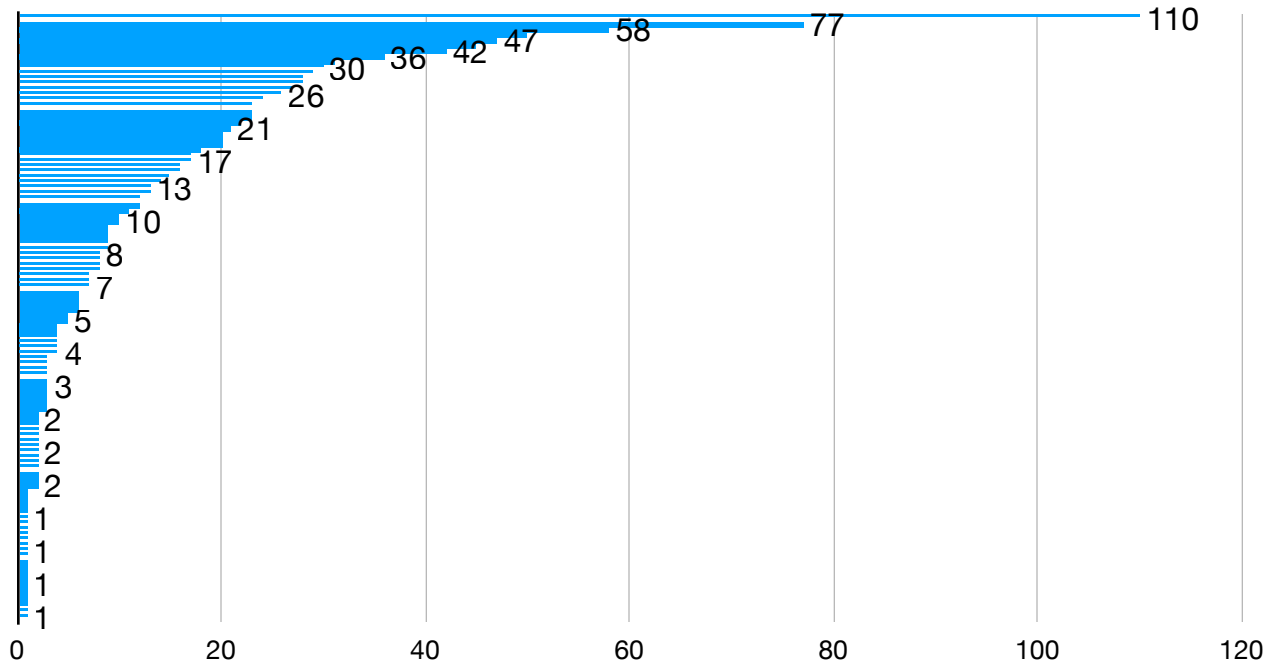

20" Planer Use By User

14 out of 110 users are responsible for 50% of all entries