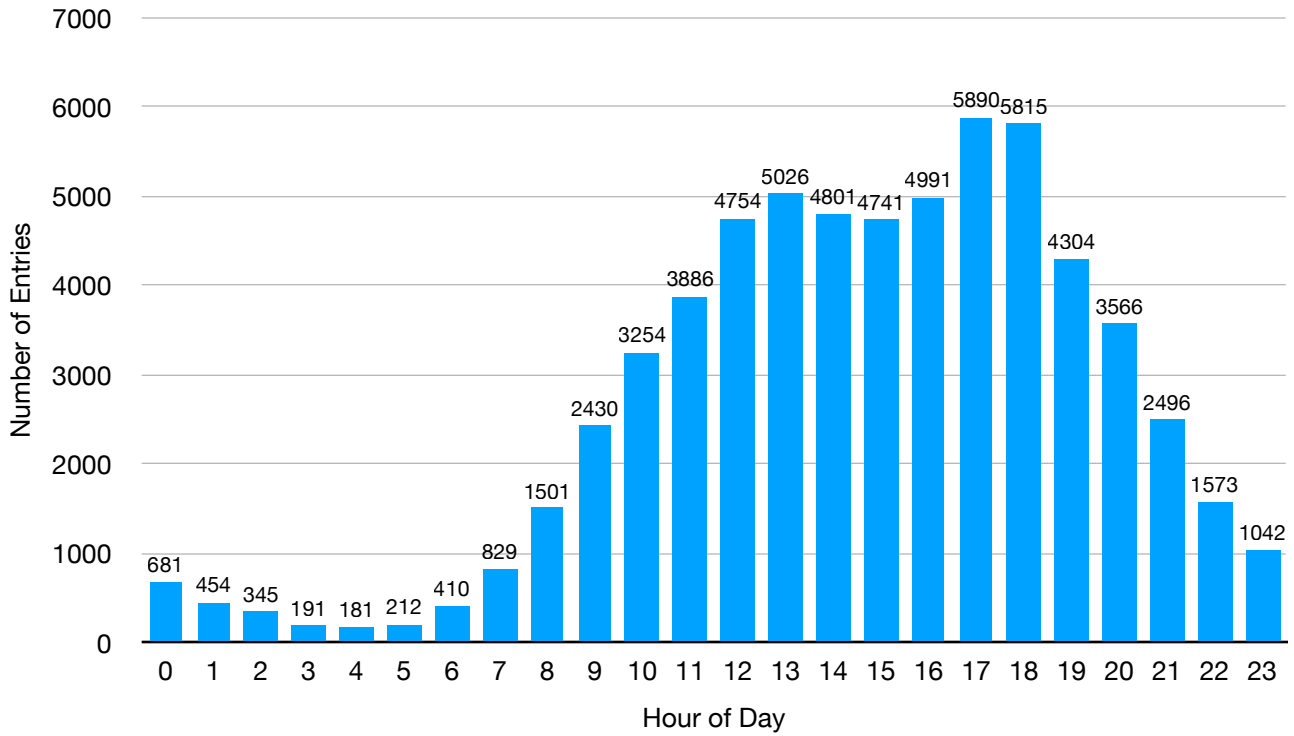

# **Milwaukee Makerspace Membership Activity & Tool Use Report**

**September 5, 2022 to  
September 5, 2023**

User Entries By Month (Tools & Doors, Both Buildings)

User Entries By Month (Doors Only, Norwich/MV)

User Entries By Month (Doors Only, Lenox)

User Entries By Hour (Tools & Doors, Both Buildings)

Frequency of Unique User Entries in One Year

User Entries By Day of Week (Doors Only, Lenox)

User Entries By Day of Week (Doors Only, Norwich/MV)

Average Frequency of User Entries Over One Year  
(Tools & Doors, Both Buildings)

### User Entries Per Day (Norwich/MV Doors Only)

Daily Min = 11, Max = 185, Average = 98