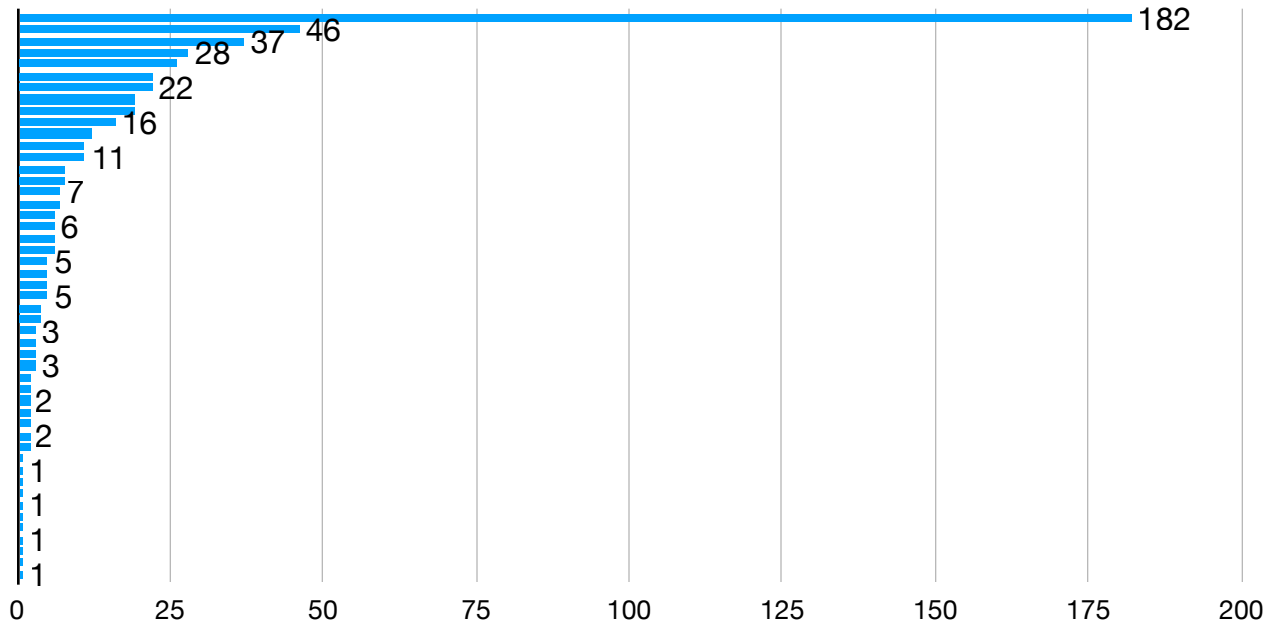

### 20" Planer Use By User

14 out of 110 users are responsible for 50% of all entries

Sliding Table Saw Use By User

15 out of 112 users are responsible for 50% of all entries

60 Watt Laser Cutter #1 Use By User

4 out of 49 users are responsible for 50% of all entries