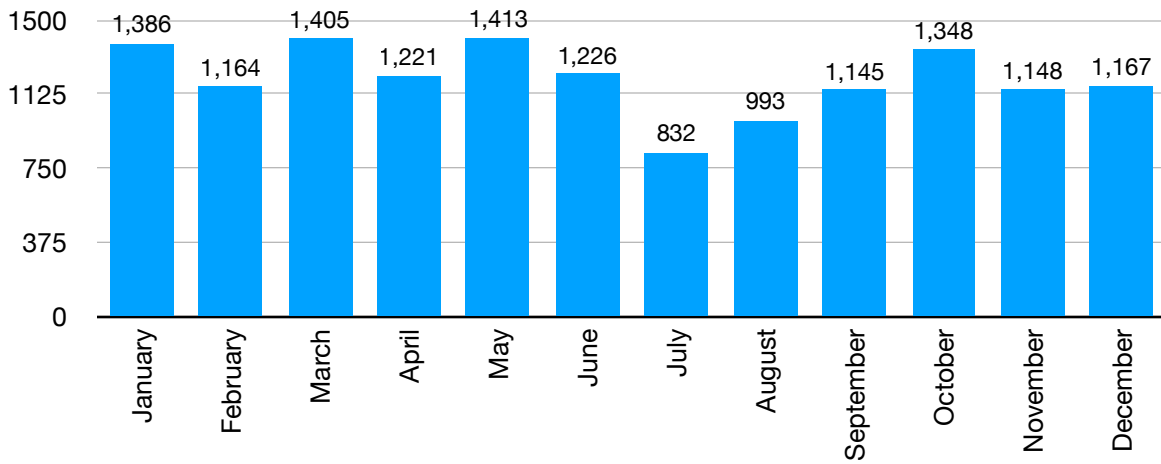

# **Milwaukee Makerspace Membership Activity & Tool Use Report**

**September 5, 2022 to  
September 5, 2023**

User Entries By Month (Tools & Doors, Both Buildings)

User Entries By Month (Doors Only, Norwich/MV)

User Entries By Month (Doors Only, Lenox)

User Entries By Hour (Tools & Doors, Both Buildings)

Frequency of Unique User Entries in One Year

User Entries By Day of Week (Doors Only, Lenox)

User Entries By Day of Week (Doors Only, Norwich/MV)

Average Frequency of User Entries Over One Year  
(Tools & Doors, Both Buildings)

### User Entries Per Day (Tools & Doors, Both Buildings)

Daily Min = 20, Max = 302, Average = 173