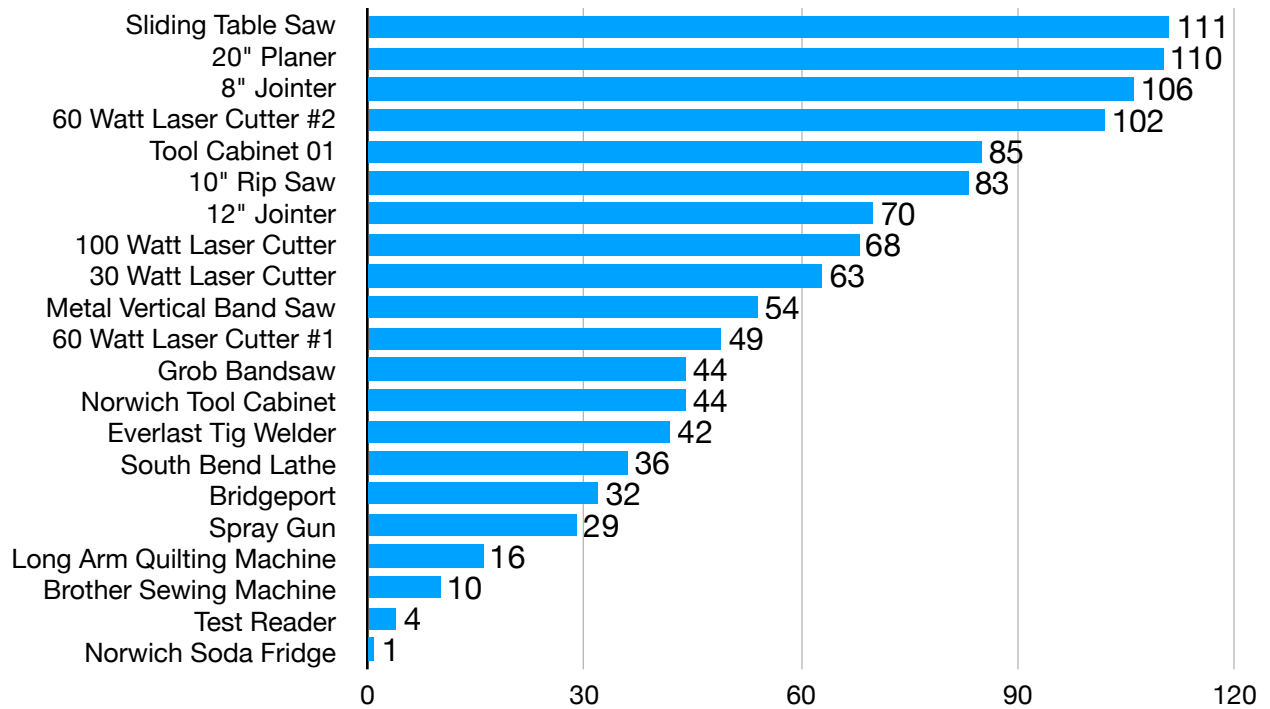

Tools Ranked By Unique Users (Widely Popular)