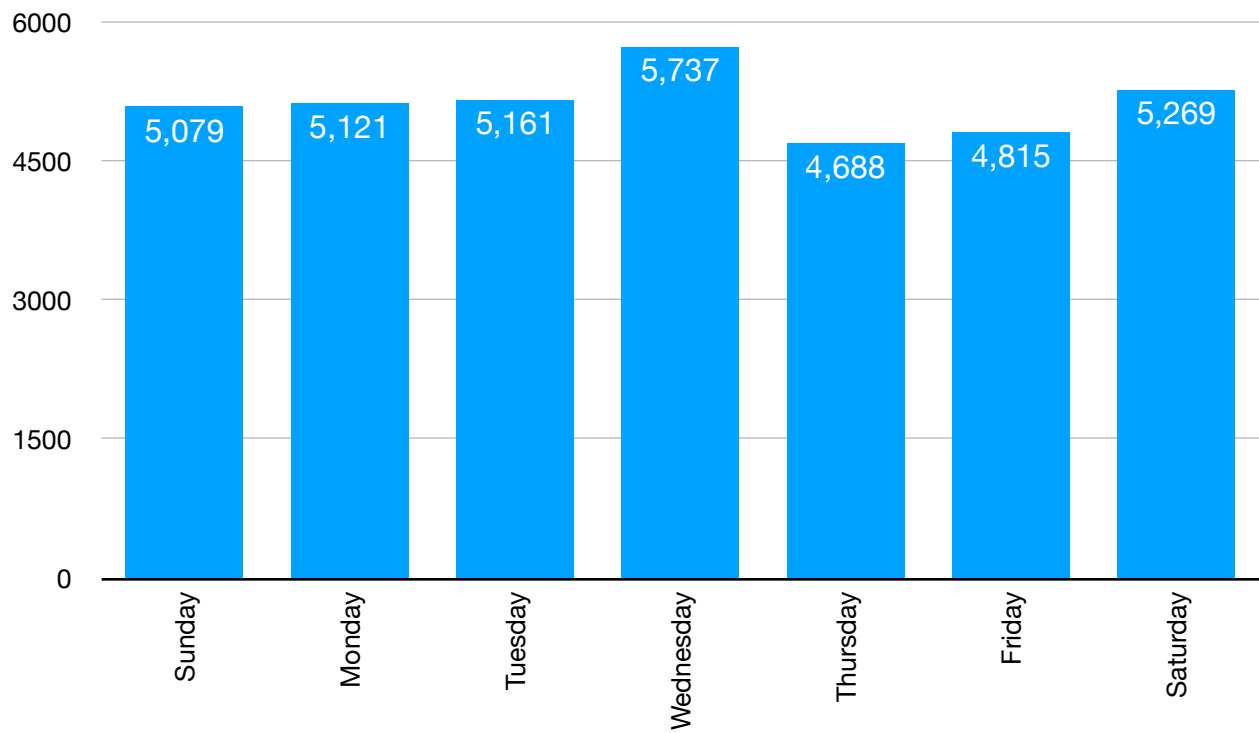

# **Milwaukee Makerspace Membership Activity & Tool Use Report**

**September 5, 2022 to  
September 5, 2023**

User Entries By Month (Tools & Doors, Both Buildings)

User Entries By Month (Doors Only, Norwich/MV)

User Entries By Month (Doors Only, Lenox)

User Entries By Hour (Tools & Doors, Both Buildings)

Frequency of Unique User Entries in One Year

User Entries By Day of Week (Doors Only, Lenox)

User Entries By Day of Week (Doors Only, Norwich/MV)

Average Frequency of User Entries Over One Year  
(Tools & Doors, Both Buildings)

### User Entries Per Day (Tools & Doors, Both Buildings)

Daily Min = 20, Max = 302, Average = 173