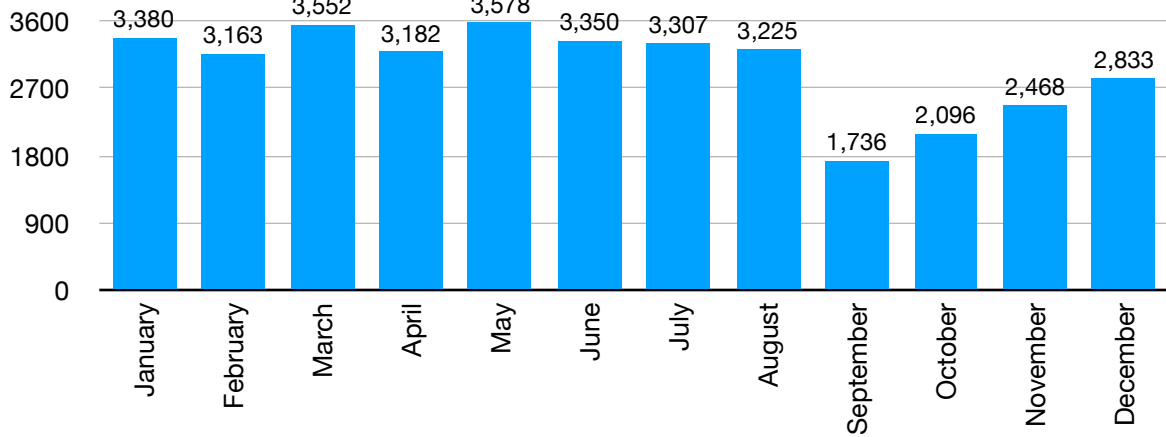

# **Milwaukee Makerspace Membership Activity & Tool Use Report**

**September 5, 2022 to  
September 5, 2023**

User Entries By Month (Tools & Doors, Both Buildings)

User Entries By Month (Doors Only, Norwich/MV)

User Entries By Month (Doors Only, Lenox)

User Entries By Hour (Tools & Doors, Both Buildings)

Frequency of Unique User Entries in One Year

User Entries By Day of Week (Doors Only, Lenox)

User Entries By Day of Week (Doors Only, Norwich/MV)

Average Frequency of User Entries Over One Year  
(Tools & Doors, Both Buildings)

### User Entries Per Day (Tools & Doors, Both Buildings)

Daily Min = 20, Max = 302, Average = 173