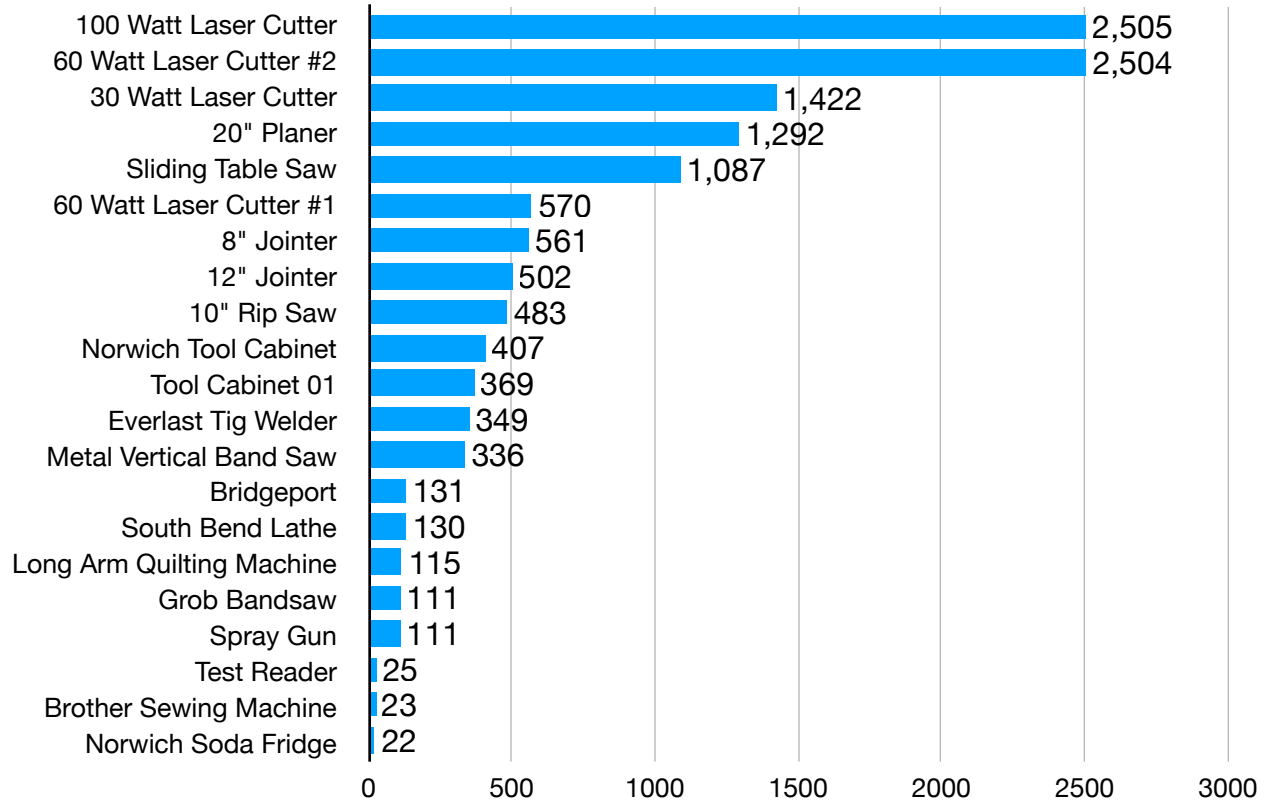

Tools Ranked By Entries (Wear & Tear)