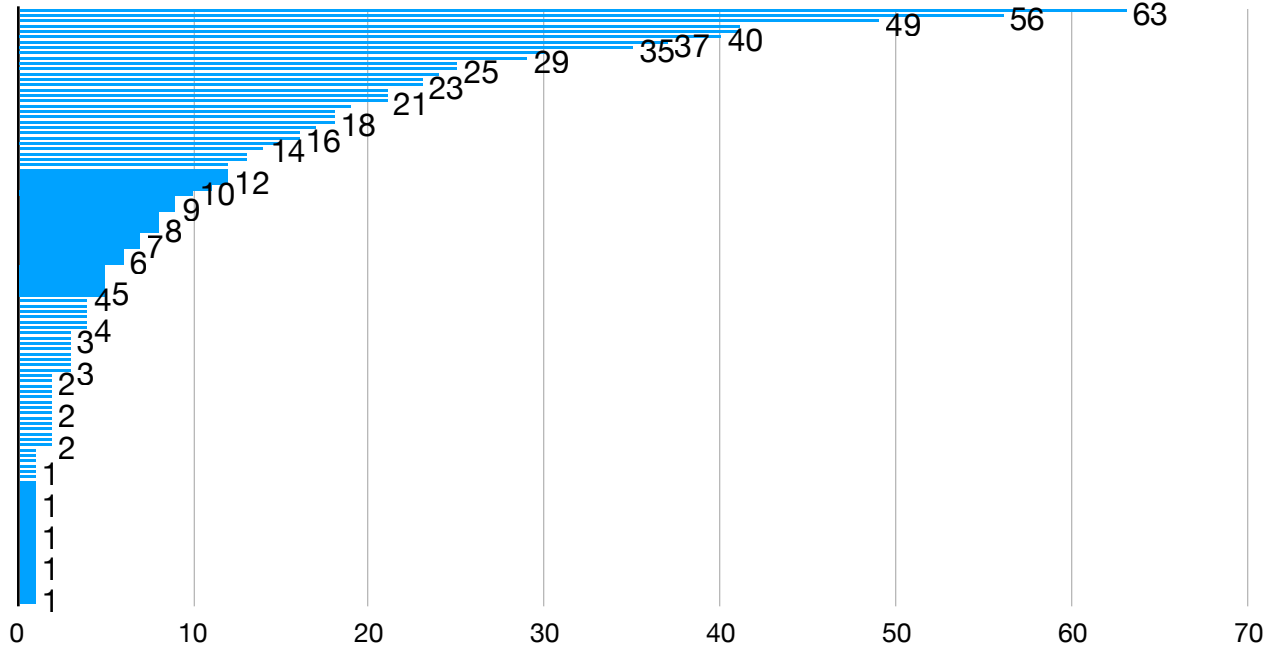

### 30 Watt Laser Cutter Use By User

2 out of 63 users are responsible for 50% of all entries

### 20" Planer Use By User

14 out of 110 users are responsible for 50% of all entries

Sliding Table Saw Use By User

15 out of 112 users are responsible for 50% of all entries

60 Watt Laser Cutter #1 Use By User