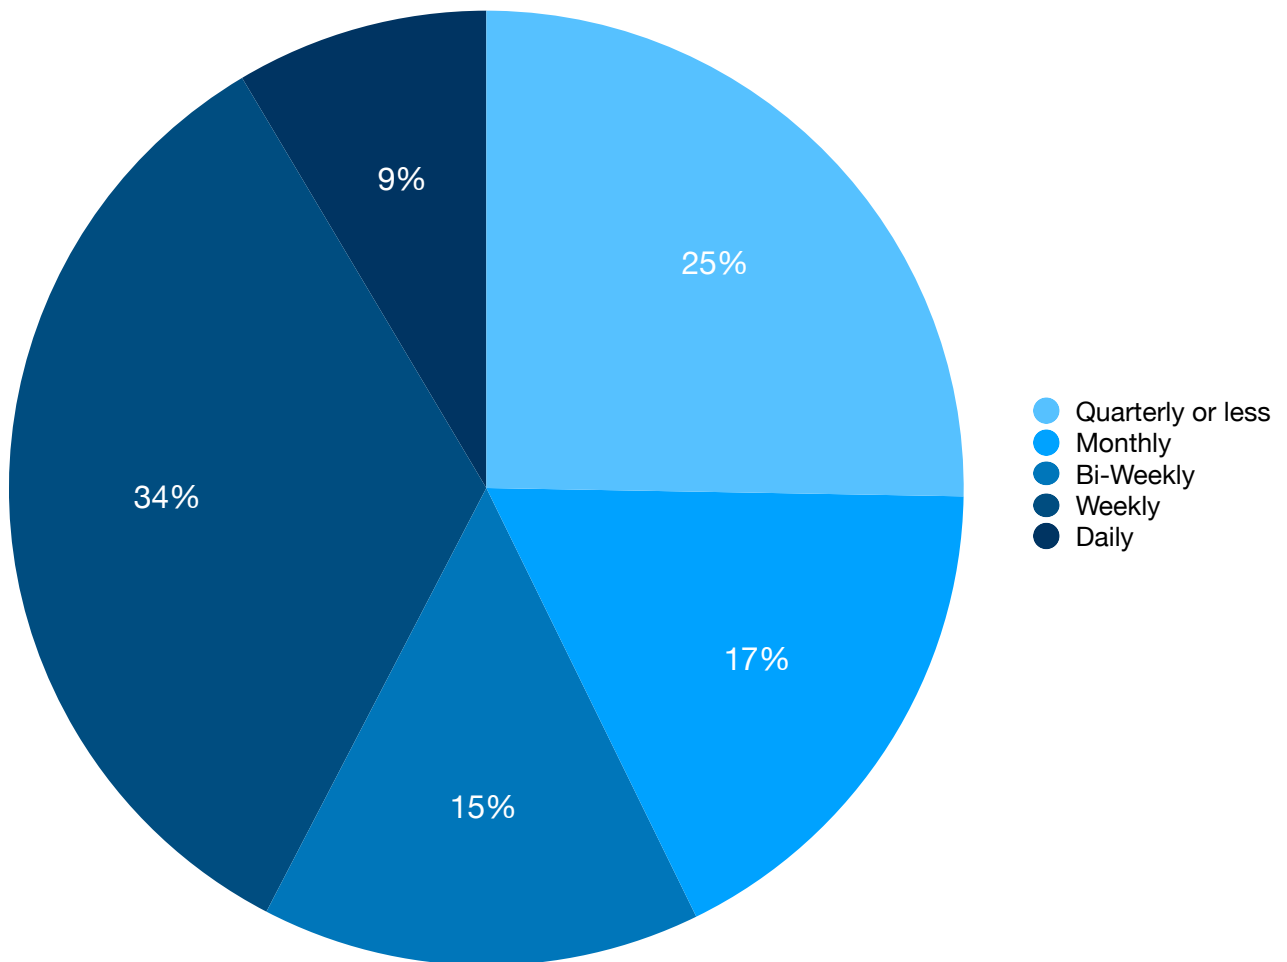

# **Milwaukee Makerspace Membership Activity & Tool Use Report**

**September 5, 2022 to  
September 5, 2023**

User Entries By Month (Tools & Doors, Both Buildings)

User Entries By Month (Doors Only, Norwich/MV)

User Entries By Month (Doors Only, Lenox)

User Entries By Hour (Tools & Doors, Both Buildings)

Frequency of Unique User Entries in One Year

User Entries By Day of Week (Doors Only, Lenox)

User Entries By Day of Week (Doors Only, Norwich/MV)

Average Frequency of User Entries Over One Year  
(Tools & Doors, Both Buildings)