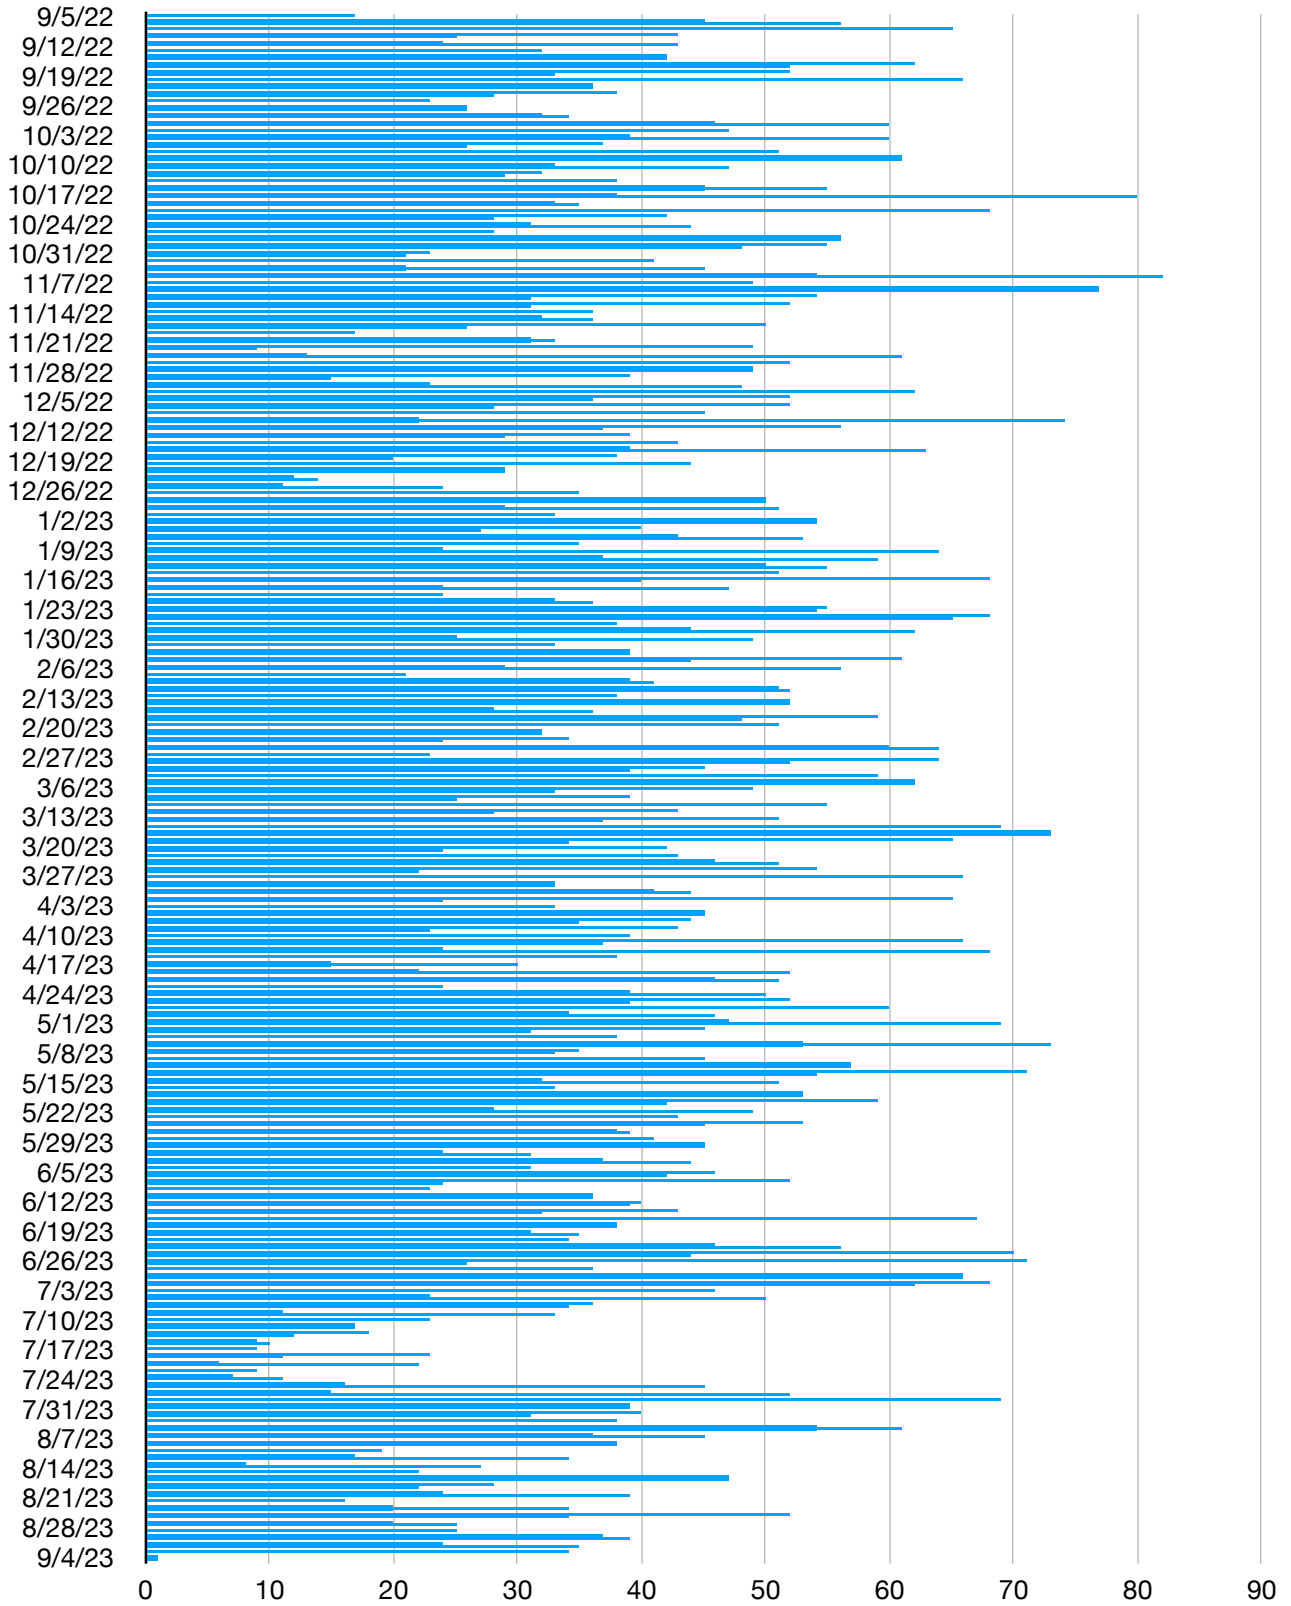

User Entries Per Day (Lenox Doors Only)

Daily Min = 1, Max = 82, Average = 39