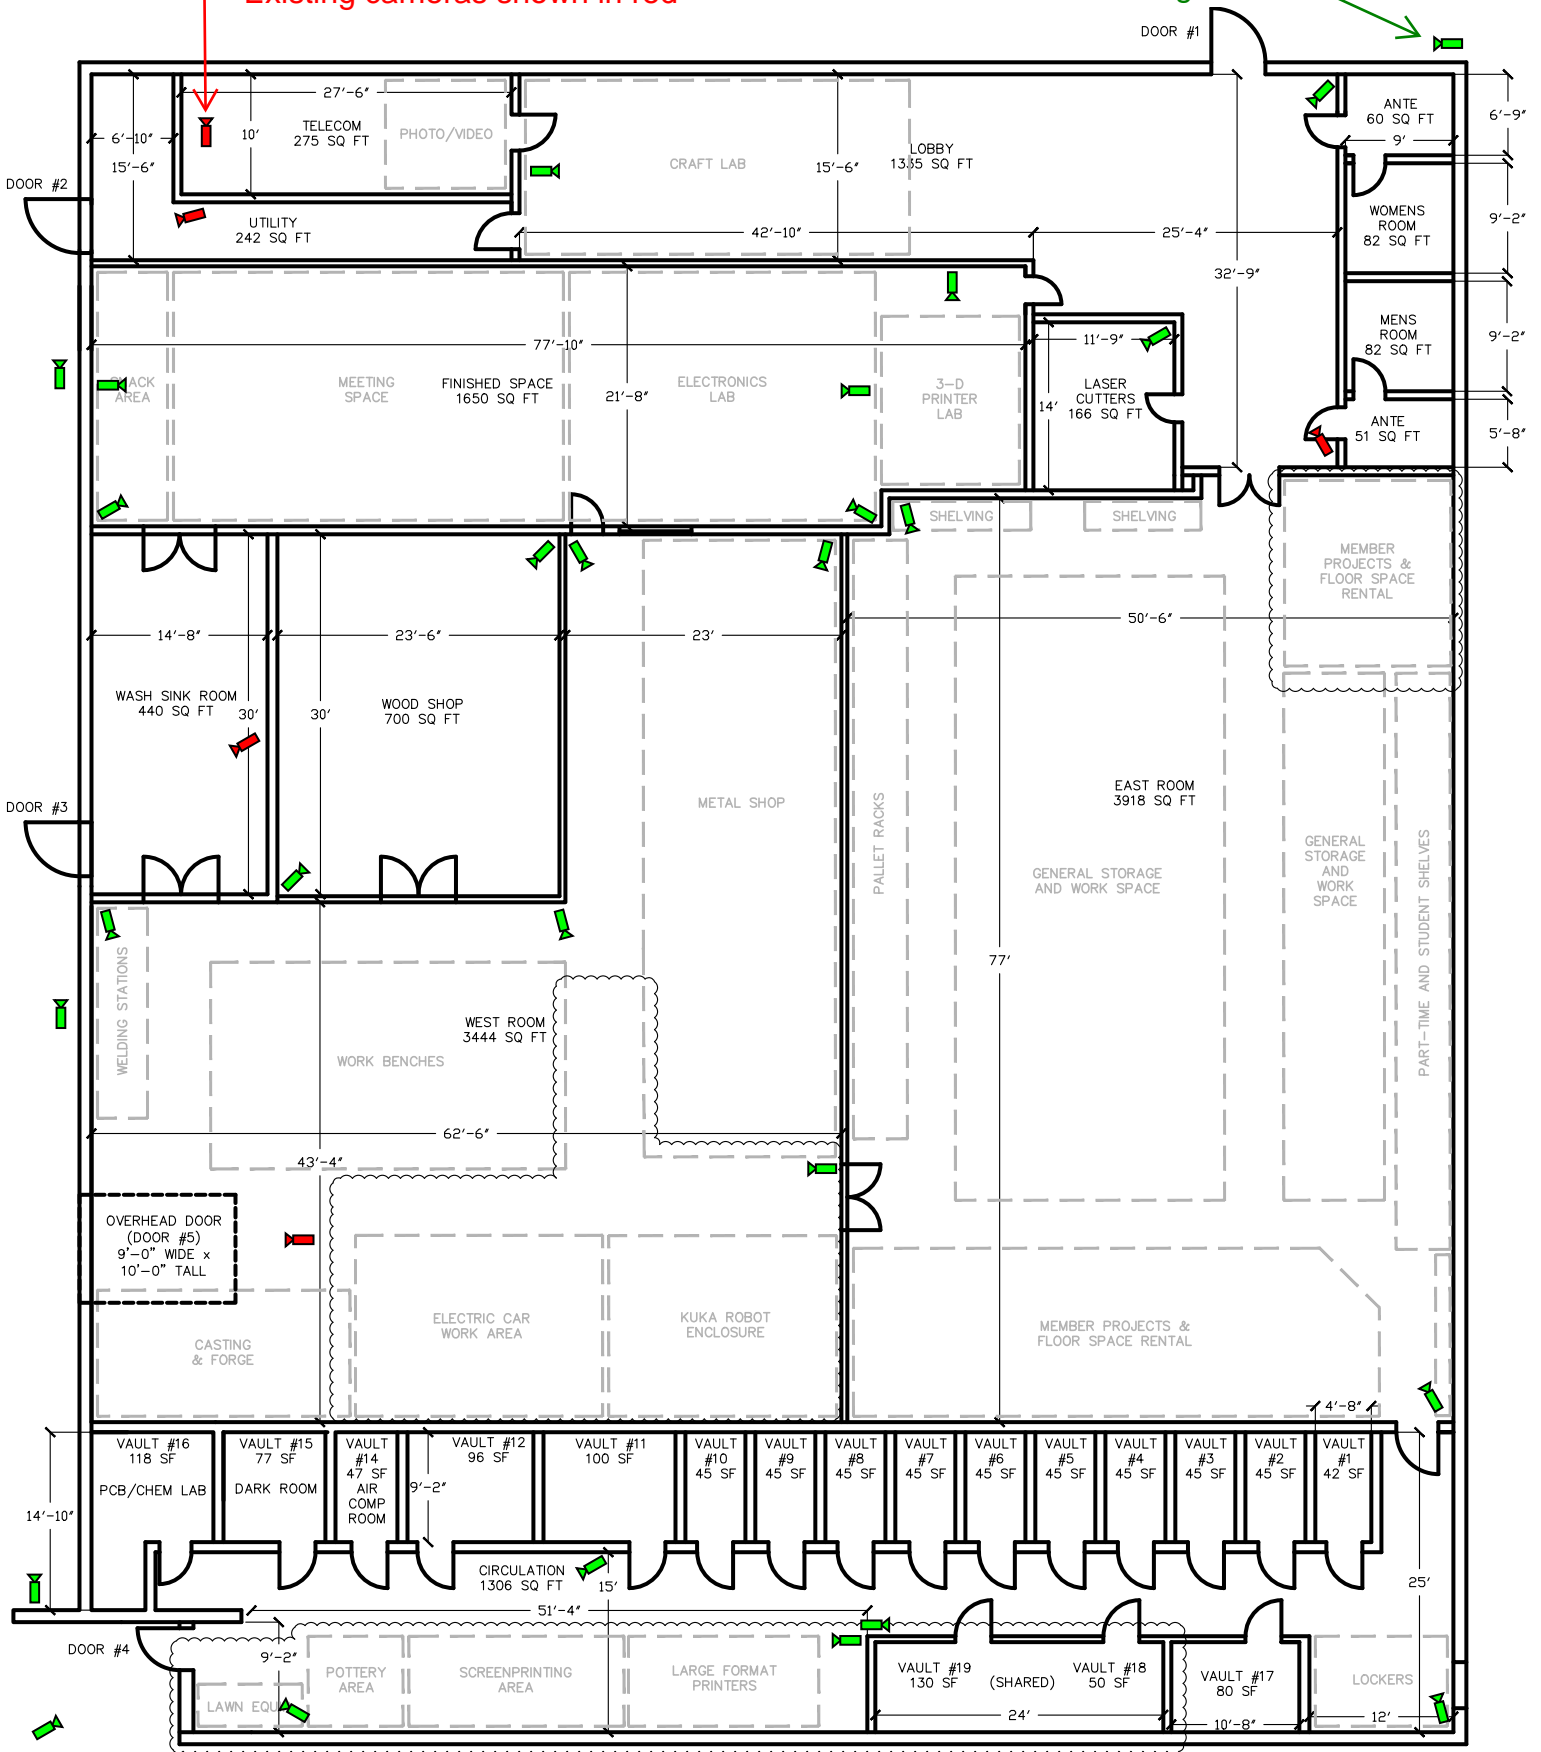

Existing cameras shown in red

Possible cameras shown in green

MILWAUKEE MAKERSPACE
2555 S. LENOX STREET, MILWAUKEE, WI 53207

GENERAL FLOOR PLAN	SHEET G-0	REV NO.	DATE	DRAWN	REASON
		0	4/26/2013	BMH	ORIGINAL ISSUE
		1	9/25/2013	BMH	VAULT HALLWAY, KUKA, PATHS
		2			
		3			
		4			